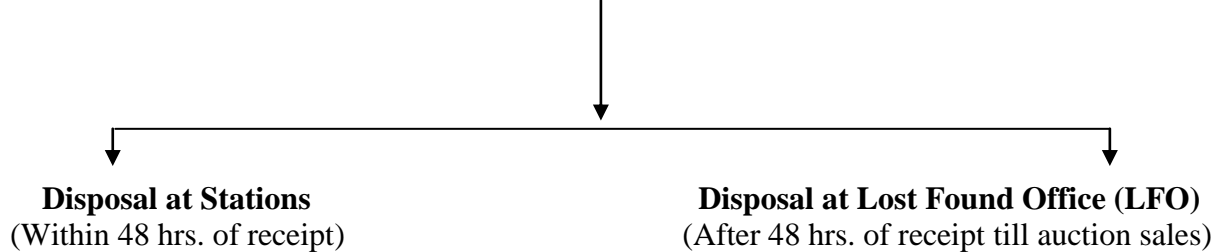

POLICY ON LOST AND FOUND IN JMRC

FLOW CHART

Contact details of Station Controllers (on all days within revenue hours)

STATION	CONTACT NO. (1)	CONTACT NO. (2)	MAIL ADDRESS
Mansarovar	5153751	2812970	msor.jmrc@gmail.com
New Aatish Market	5153752	2299877	namt.jmrc@gmail.com
Vivek Vihar	5153753	2296448	vkvr.jmrc@gmail.com
Shyam Nagar	5153754	2297870	smnr.jmrc@gmail.com
Ram Nagar	5153755	2292300	rmnr.jmrc@gmail.com
Civil Lines	5153756	2222470	cljp.jmrc@gmail.com
Railway Station	5153757	2369733	mrsn.jmrc@gmail.com
Sindhi Camp	5153758	2369959	sicp.jmrc@gmail.com
Chandpole	5153759	2363789	cdpe.jmrc@gmail.com